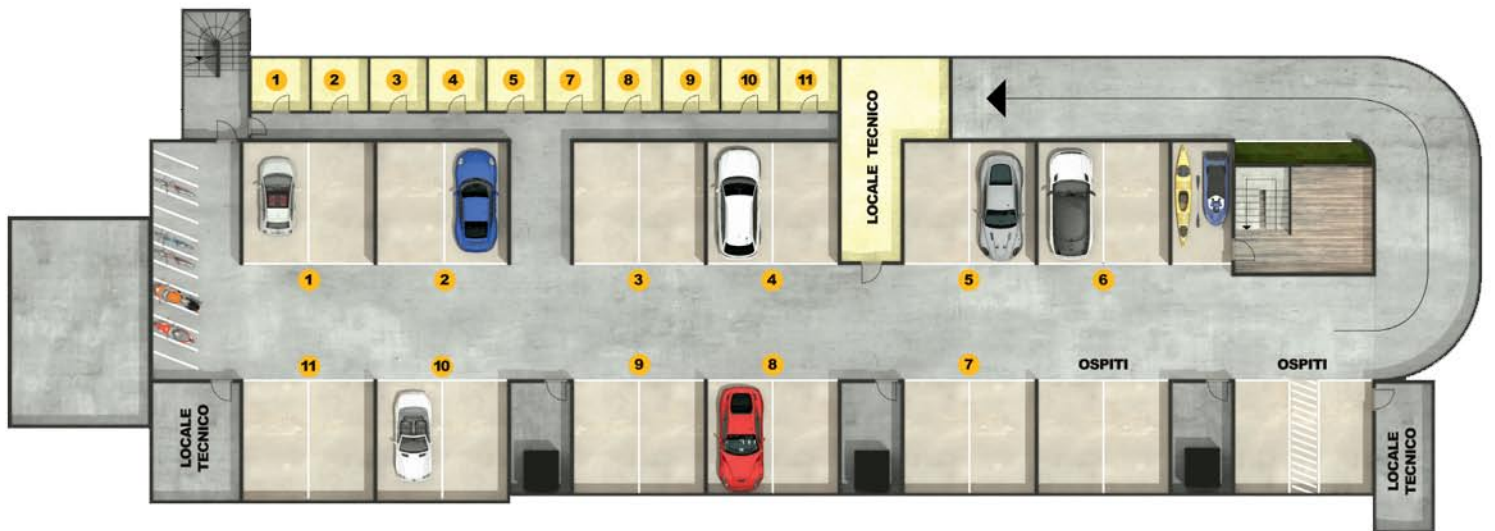

Lake Garda - Castelletto di Brenzone (VR)

PENTHOUSE FLOOR

BASEMENT GENERAL

DIRECT SALE

Lake Garda - Castelletto di Brenzone (VR)

ATTIC GENERAL

DIRECT SALE

Lake Garda - Castelletto di Brenzone (VR)

PENTHOUSE FLOOR
APPARTAMENT 7

Commercial area	sm	95,00
Usable area	sm	60,00
Balcony	sm	4,09
Terrace	sm	12,80
Roof gardens	sm	32,00
Basement	sm	5,65

2 Car parking spaces / garage

DIRECT SALE