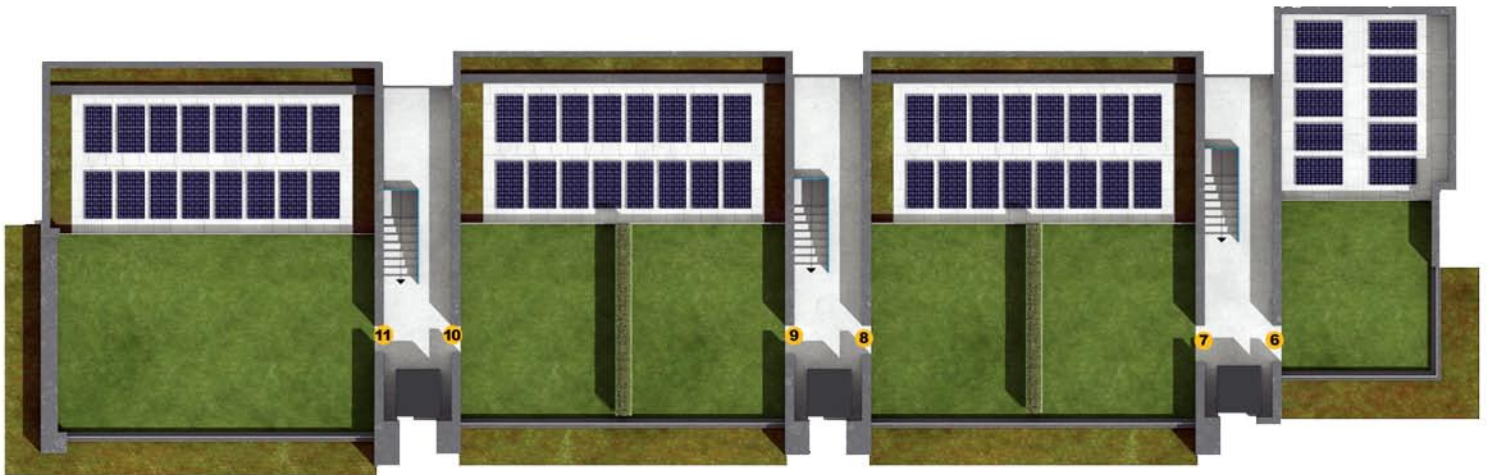

Lake Garda - Castelletto di Brenzone (VR)

PENTHOUSE FLOOR

BASEMENT GENERAL

DIRECT SALE

Lake Garda - Castelletto di Brenzone (VR)

ATTIC GENERAL

DIRECT SALE

Lake Garda - Castelletto di Brenzone (VR)

PENTHOUSE FLOOR
APPARTAMENT 7

Commercial area	sm	95,00
Usable area	sm	60,00
Balcony	sm	4,09
Terrace	sm	12,80
Roof gardens	sm	32,00
Basement	sm	5,65

2 Car parking spaces / garage

DIRECT SALE